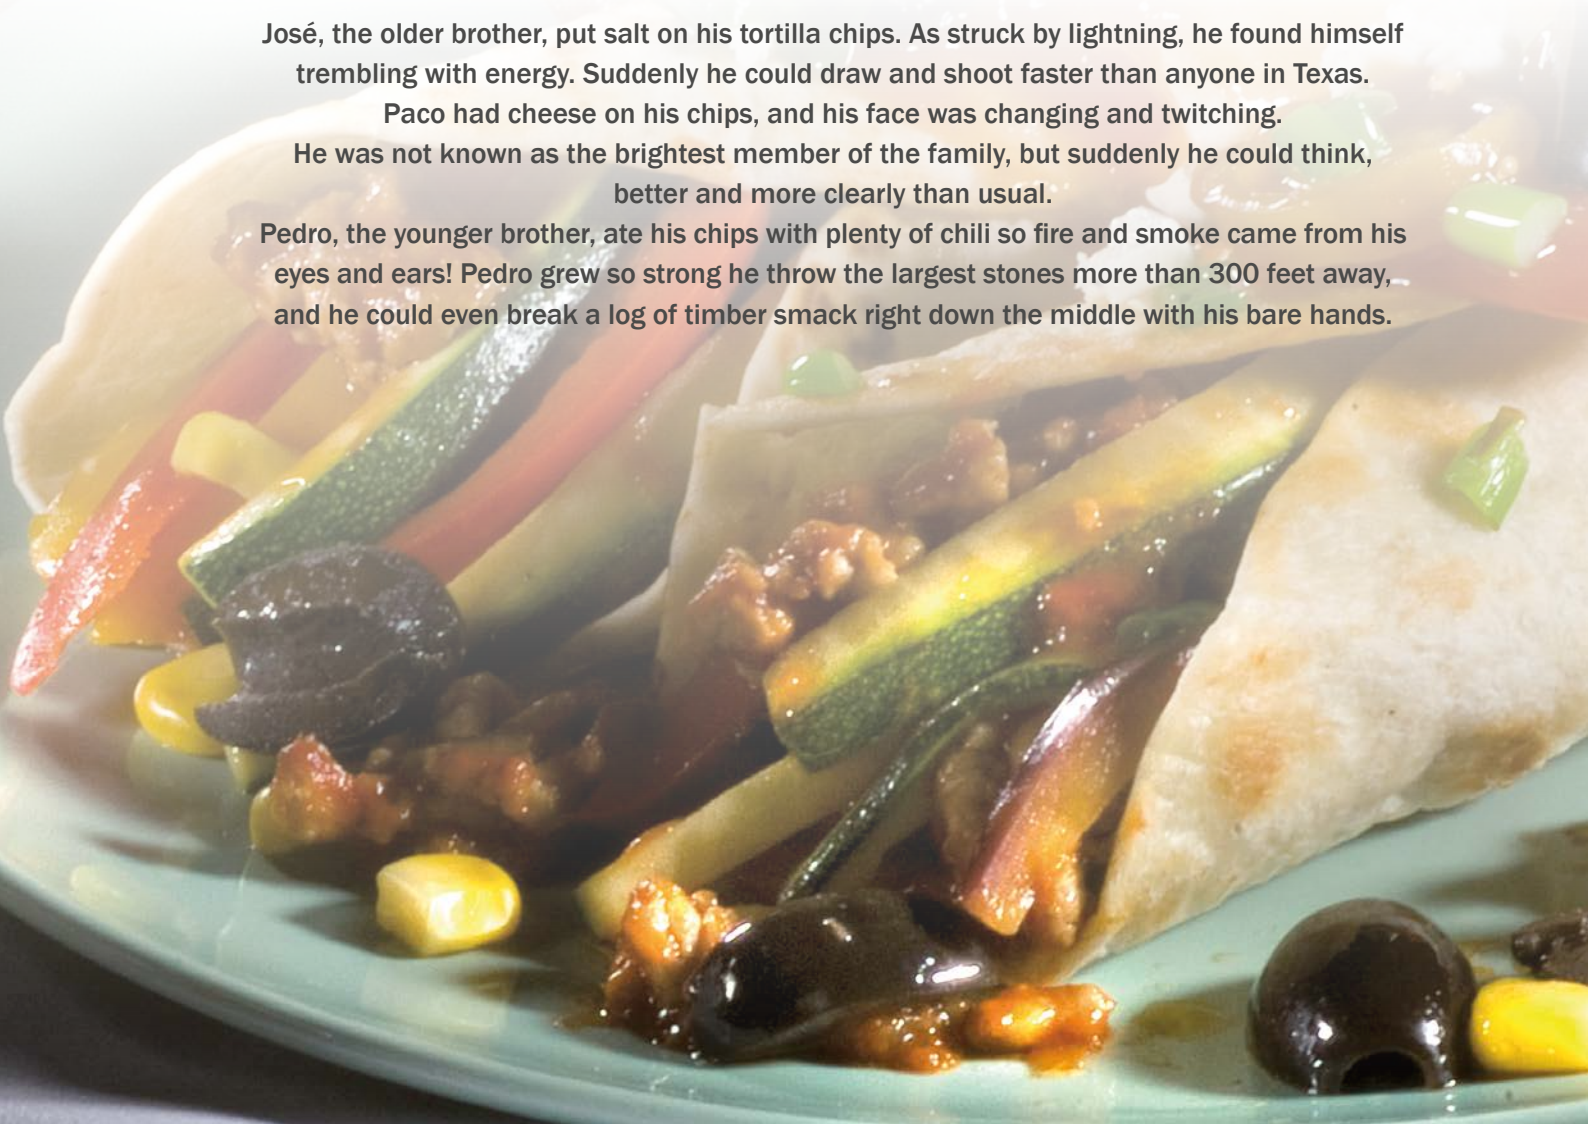

On February 23rd in the year 1836 Colonel William Barrit Travis and his 182 men faced the over-whelming force of several thousand Mexicans, led by the Mexican army chief Antonio Lopez de Santa Anna. The fierce battle was later recorded in history as the Battle of Alamo.

The Tortilla Family

At the same time three boys in Wantedville, Texas made an unusual discovery.

The Tortilla Brothers, also known as José, Paco and Pedro, lived with their mother Mama Tortilla at “La Hacienda de Las Tortillas” just outside the town of Wantedville.

One fine day, as Mama was working in her cornfields the boys saw an opportunity to grab some of Mama’s corn tortillas. They cut the tortillas, and fried the pieces in a little oil, and thus, according to the legend, were the first to make tortilla chips.

José, the older brother, put salt on his tortilla chips. As struck by lightning, he found himself trembling with energy. Suddenly he could draw and shoot faster than anyone in Texas.

Paco had cheese on his chips, and his face was changing and twitching.

He was not known as the brightest member of the family, but suddenly he could think, better and more clearly than usual.

Pedro, the younger brother, ate his chips with plenty of chili so fire and smoke came from his eyes and ears! Pedro grew so strong he throw the largest stones more than 300 feet away, and he could even break a log of timber smack right down the middle with his bare hands.

WANTED